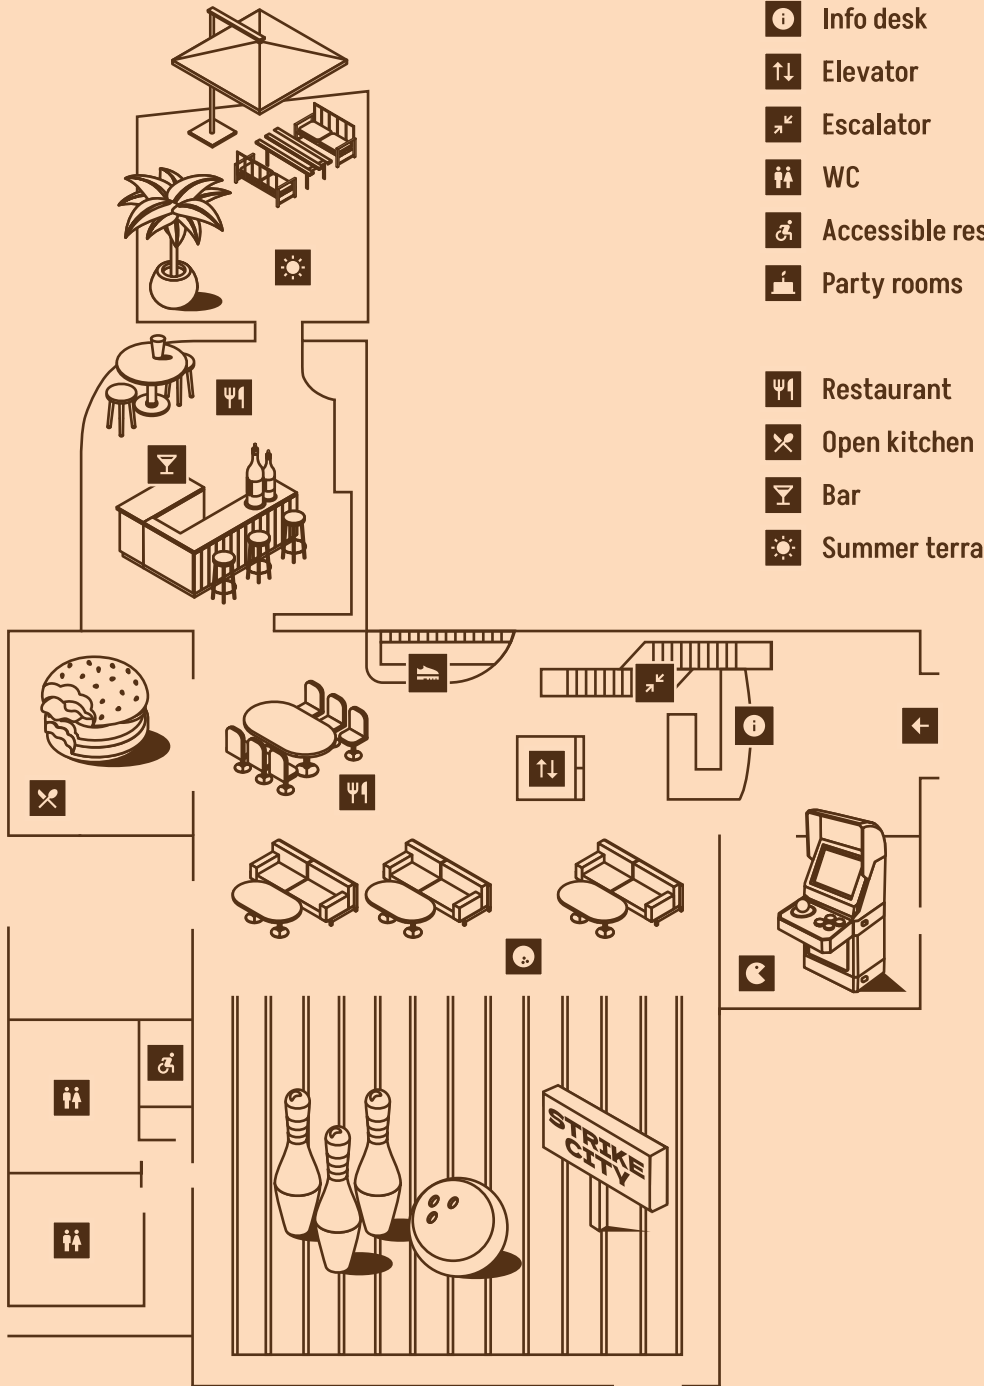

# DSTRCT MAP FIND YOUR WAY TO FUN!

Our entertainment center offer a unique blend of fun and learning, perfect for school groups looking for an exciting and educational experience.

-  Main entrance
-  Info desk
-  Elevator
-  Escalator
-  WC
-  Accessible restroom
-  Party rooms
-  Restaurant
-  Open kitchen
-  Bar
-  Summer terrace
-  Arcade zone
-  Bowling reception
-  Strike City Bowling
-  Balls & Clubs Mini golf
-  Gift exchange
-  Shuffleboard area
-  Darts area
-  NoWayOut Escape Rooms

**0 FLOOR**

**1 FLOOR**