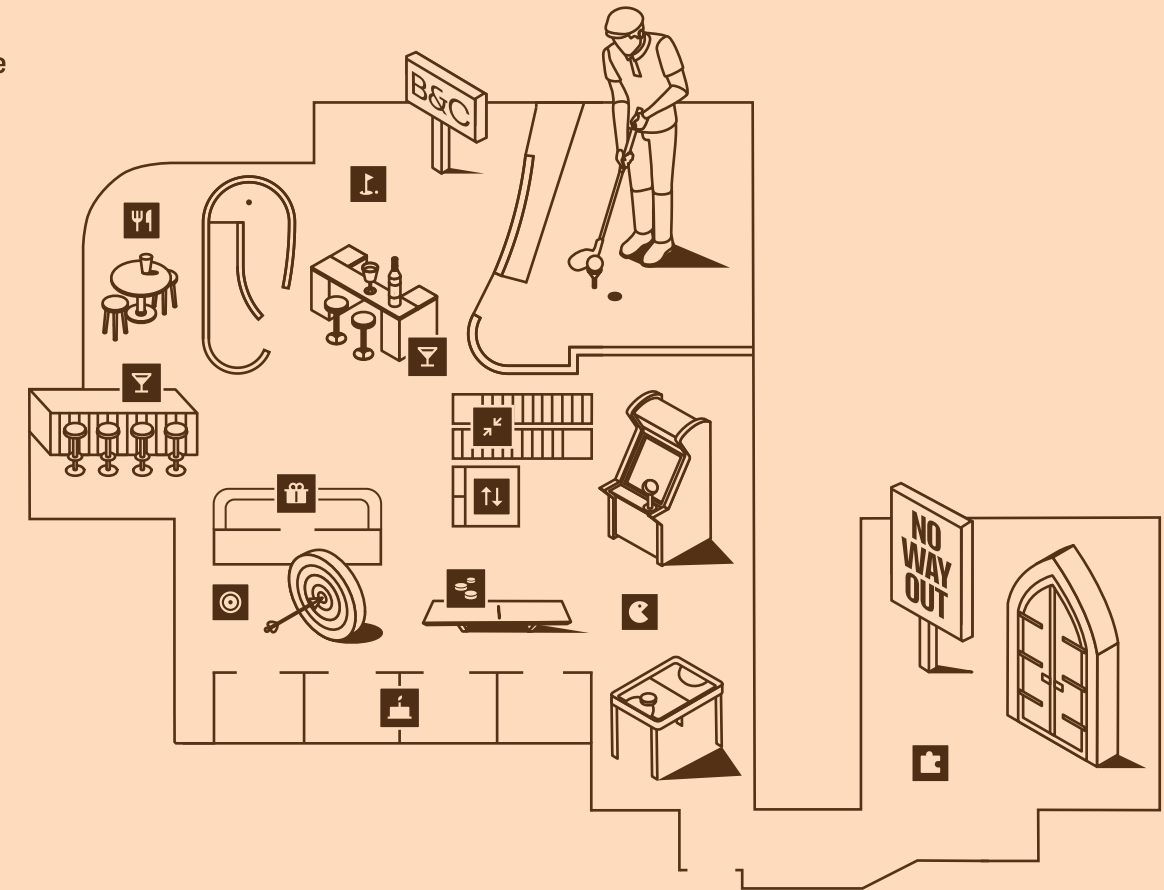

# DSTRCT MAP FIND YOUR WAY TO FUN!

Our entertainment center offer a unique blend of fun and learning, perfect for school groups looking for an exciting and educational experience.

-  Main entrance
-  Info desk
-  Elevator
-  Escalator
-  WC
-  Accessible restroom
-  Party rooms
-  Restaurant
-  Open kitchen
-  Bar
-  Summer terrace
-  Arcade zone
-  Bowling reception
-  Strike City Bowling
-  Balls & Clubs Mini golf
-  Gift exchange
-  Shuffleboard area
-  Darts area
-  NoWayOut Escape Rooms

**0 FLOOR**

**1 FLOOR**